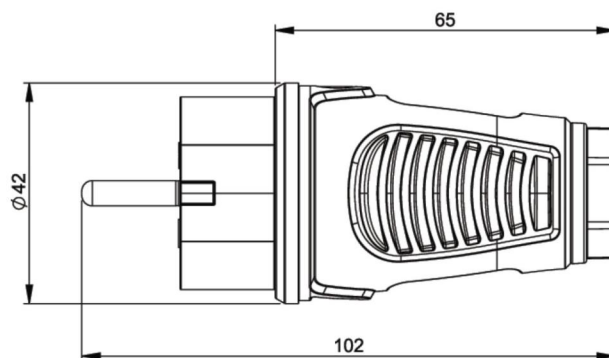

PCE data sheet

article#	0511-shu
article description	Taurus2 rubber plug nat IP54 (black/green)
description long	Safety plug series Taurus2 - rubber color (housing/ring): black/green material (housing/contact carrier): TPE/PA6 earthing system: Austrian/German 16A / 250V AC / 3p (2P+E), protection rating: IP54
GTIN (EAN)	9003399471902
country of origin	AT
customs number	85366990
net weight	0.068 kg
packaging quantity	30
minimum order quantity	200

ETIM 8.0	EC000242
Model	Protective contact (SCHUKO)
Material	Rubber
Material quality	Thermoplastic
For heavy conditions (in accordance with VDE)	True
Degree of protection (IP)	IP54
Angle of plug	Straight
Connection system	Screwed terminal
Colour	Black
Number of poles	3
Nominal voltage	250 V
Nominal current	16 A

K (cable Ø)	6-13 mm
wire flexible	0,75-2,5 mm ²
contact screws	80 Ncm
strain relief	110 Ncm
dismantling length	30 mm
stripping length	7 mm

<https://www.pcelectric.at/shop/en/?func=detail&artnr=0511-shu>