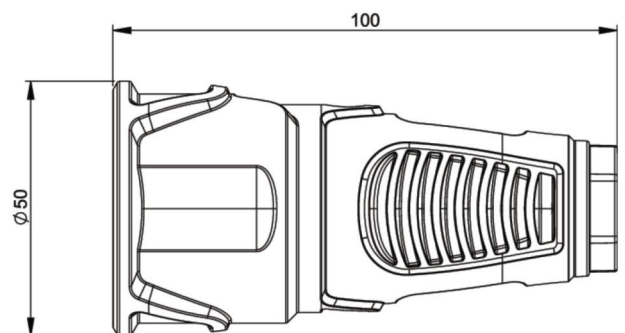

PCE data sheet

article#	2510-she
article description	Taurus2 rubber safety connector nat IP20 (black/yellow)
description long	Safety connector series Taurus2 - rubber color (housing/ring): black/yellow material (housing/contact carrier): TPE/PA6 earthing system: Austrian/German 16A / 250V AC / 3p (2P+E), protection rating: IP20
GTIN (EAN)	9003399466663
country of origin	AT
customs number	85366990
packaging quantity	20
minimum order quantity	200

ETIM 7.0	EC001327
Model	Protective contact (SCHUKO)
Material	Rubber
Material quality	Thermoplastic
For heavy conditions (in accordance with VDE)	True
Degree of protection (IP)	IP20
Angle of plug	Straight
Connection system	Screwed terminal
Colour	Black
Number of poles	3
Nominal voltage	250 V
Nominal current	16 A

K (cable Ø)	6-13 mm
wire flexible	1-2,5 mm ²
contact screws	80 Ncm
strain relief	110 Ncm
dismantling length	30 mm
stripping length	7 mm

www.manufacturer-safety.info