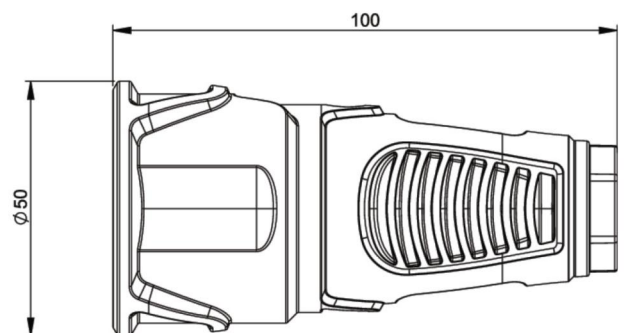

PCE data sheet

article#	2510-so
article description	Taurus2 rubber safety connector nat IP20 (black/orange)
description long	Safety connector series Taurus2 - rubber color (housing/ring): black/orange material (housing/contact carrier): TPE/PA6 earthing system: Austrian/German 16A / 250V AC / 3p (2P+E), protection rating: IP20
GTIN (EAN)	9003399467288
country of origin	AT
customs number	85366990
packaging quantity	20
minimum order quantity	200

ETIM 7.0	EC001327
Model	Protective contact (SCHUKO)
Material	Rubber
Material quality	Thermoplastic
For heavy conditions (in accordance with VDE)	True
Degree of protection (IP)	IP20
Angle of plug	Straight
Connection system	Screwed terminal
Colour	Black
Number of poles	3
Nominal voltage	250 V
Nominal current	16 A

K (cable Ø)	6-13 mm
wire flexible	1-2,5 mm ²
contact screws	80 Ncm
strain relief	110 Ncm
dismantling length	30 mm
stripping length	7 mm

www.manufacturer-safety.info