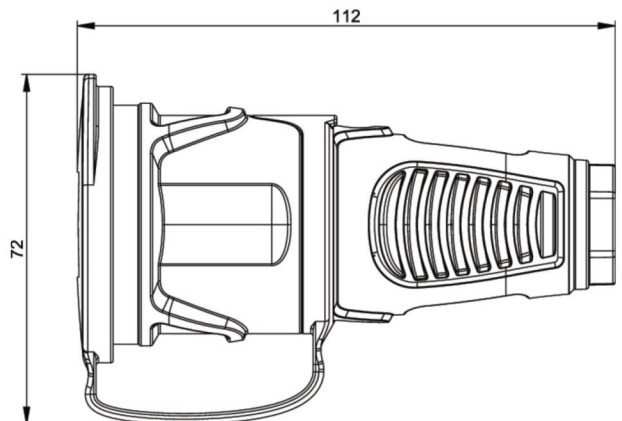

PCE data sheet

article#	2511-os
article description	Taurus2 rubber safety connector cap nat IP54 (orange/black)
description long	Safety connector series Taurus2 - rubber with cap color (housing/ring/cover): orange/black/black material (housing/contact carrier): TPE/PA6 earthing system: Austrian/German 16A / 250V AC / 3p (2P+E), protection rating: IP54
GTIN (EAN)	9003399472411
country of origin	AT
customs number	85366990
packaging quantity	20
minimum order quantity	500

ETIM 7.0	EC001327
Model	Protective contact (SCHUKO)
Material	Rubber
Material quality	Thermoplastic
For heavy conditions (in accordance with VDE)	True
Degree of protection (IP)	IP54
Angle of plug	Straight
Connection system	Screwed terminal
Colour	Orange
Number of poles	3
Nominal voltage	250 V
Nominal current	16 A

K (cable Ø)	6-13 mm
wire flexible	1-2,5 mm ²
contact screws	80 Ncm
strain relief	110 Ncm
dismantling length	30 mm
stripping length	7 mm

www.manufacturer-safety.info