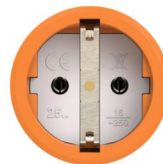

PCE data sheet

article#	2511-os
article description	Taurus2 rubber safety connector cap nat IP54 (orange/black)
description long	Safety connector series Taurus2 - rubber with cap color (housing/ring/cover): orange/black/black material (housing/contact carrier): TPE/PA6 earthing system: Austrian/German 16A / 250V AC / 3p (2P+E), protection rating: IP54
GTIN (EAN)	9003399472411
country of origin	AT
customs number	85366990
packaging quantity	20
minimum order quantity	500

ETIM 7.0	EC001327
Model	Protective contact (SCHUKO)
Material	Rubber
Material quality	Thermoplastic
For heavy conditions (in accordance with VDE)	True
Degree of protection (IP)	IP54
Angle of plug	Straight
Connection system	Screwed terminal
Colour	Orange
Number of poles	3
Nominal voltage	250 V
Nominal current	16 A

K (cable Ø)	6-13 mm
wire flexible	1-2,5 mm ²
contact screws	80 Ncm
strain relief	110 Ncm
dismantling length	30 mm
stripping length	7 mm

www.manufacturer-safety.info