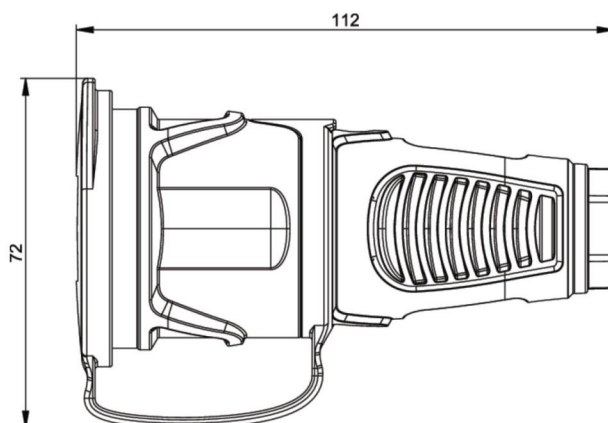

PCE data sheet

article#	2511-she
article description	Taurus2 rubber safety connector cap nat IP54 (black/yellow)
description long	Safety connector series Taurus2 - rubber with cap color (housing/ring/cover): black/yellow/black material (housing/contact carrier): TPE/PA6 earthing system: Austrian/German 16A / 250V AC / 3p (2P+E), protection rating: IP54
GTIN (EAN)	9003399466687
country of origin	AT
customs number	85366990
packaging quantity	20
minimum order quantity	200

ETIM 7.0	EC001327
Model	Protective contact (SCHUKO)
Material	Rubber
Material quality	Thermoplastic
For heavy conditions (in accordance with VDE)	True
Degree of protection (IP)	IP54
Angle of plug	Straight
Connection system	Screwed terminal
Colour	Black
Number of poles	3
Nominal voltage	250 V
Nominal current	16 A

K (cable Ø)	6-13 mm
wire flexible	1-2,5 mm ²
contact screws	80 Ncm
strain relief	110 Ncm
dismantling length	30 mm
stripping length	7 mm

www.manufacturer-safety.info