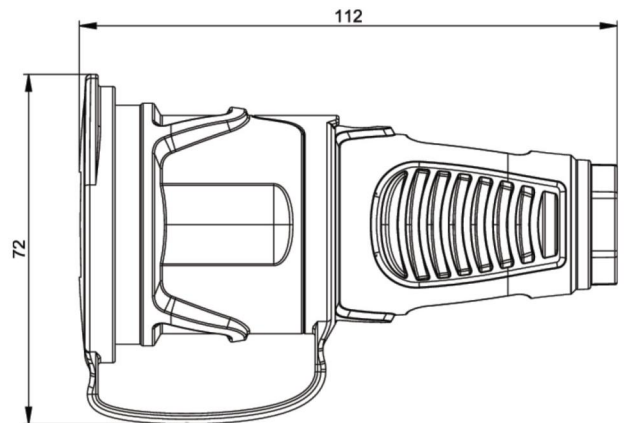

PCE data sheet

article#	2511-sr
article description	Taurus2 rubber safety connector cap nat IP54 (black/red)
description long	Safety connector series Taurus2 - rubber with cap color (housing/ring/cover): black/red/red material (housing/contact carrier): TPE/PA6 earthing system: Austrian/German 16A / 250V AC / 3p (2P+E), protection rating: IP54
GTIN (EAN)	9003399465468
country of origin	AT
customs number	85366990
packaging quantity	20
minimum order quantity	20

ETIM 7.0	EC001327
Model	Protective contact (SCHUKO)
Material	Rubber
Material quality	Thermoplastic
For heavy conditions (in accordance with VDE)	True
Degree of protection (IP)	IP54
Angle of plug	Straight
Connection system	Screwed terminal
Colour	Black
Number of poles	3
Nominal voltage	250 V
Nominal current	16 A

K (cable Ø)	6-13 mm
wire flexible	1-2,5 mm ²
contact screws	80 Ncm
strain relief	110 Ncm
dismantling length	30 mm
stripping length	7 mm

www.manufacturer-safety.info