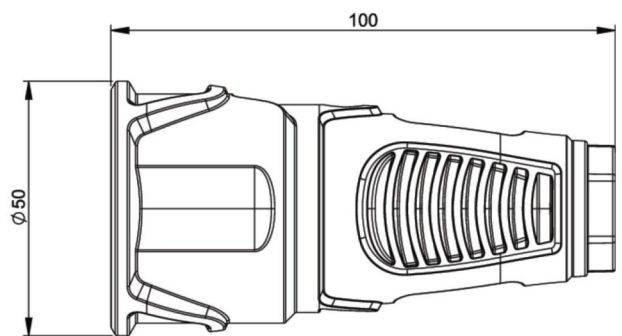

PCE data sheet

article#	2520-sr
article description	Taurus2 solid rubber safety connector nat IP20 (black/red)
description long	Safety connector series Taurus2 - solid rubber color (housing/ring): black/red material (housing/contact carrier): TPE/TPE earthing system: Austrian/German 16A / 250V AC / 3p (2P+E), protection rating: IP20
GTIN (EAN)	9003399465260
country of origin	AT
customs number	85366990
packaging quantity	20
minimum order quantity	20

ETIM 7.0	EC001327
Model	Protective contact (SCHUKO)
Material	Full rubber
Material quality	Thermoplastic
For heavy conditions (in accordance with VDE)	True
Degree of protection (IP)	IP20
Angle of plug	Straight
Connection system	Screwed terminal
Colour	Black
Number of poles	3
Nominal voltage	250 V
Nominal current	16 A

K (cable Ø)	6-13 mm
wire flexible	1-2,5 mm ²
contact screws	80 Ncm
strain relief	110 Ncm
dismantling length	30 mm
stripping length	7 mm

www.manufacturer-safety.info