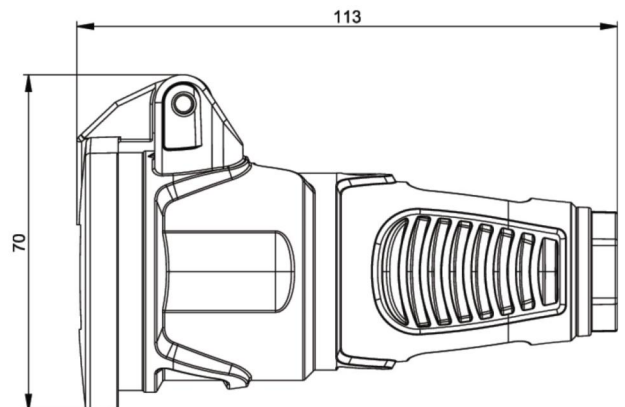

PCE data sheet

article#	2522-sr
article description	Taurus2 solid rubber safety connector lid nat IP54 (black/red)
description long	Safety connector series Taurus2 - solid rubber with hinged lid color (housing/ring/cover): black/red/red material (housing/contact carrier): TPE/TPE earthing system: Austrian/German 16A / 250V AC / 3p (2P+E), protection rating: IP54
GTIN (EAN)	9003399465284
country of origin	AT
customs number	85366990
packaging quantity	20
minimum order quantity	20

ETIM 7.0	EC001327
Model	Protective contact (SCHUKO)
Material	Full rubber
Material quality	Thermoplastic
For heavy conditions (in accordance with VDE)	True
Degree of protection (IP)	IP54
Angle of plug	Straight
Connection system	Screwed terminal
Colour	Black
Number of poles	3
Nominal voltage	250 V
Nominal current	16 A

K (cable Ø)	6-13 mm
wire flexible	1-2,5 mm ²
contact screws	80 Ncm
strain relief	110 Ncm
dismantling length	30 mm
stripping length	7 mm

www.manufacturer-safety.info